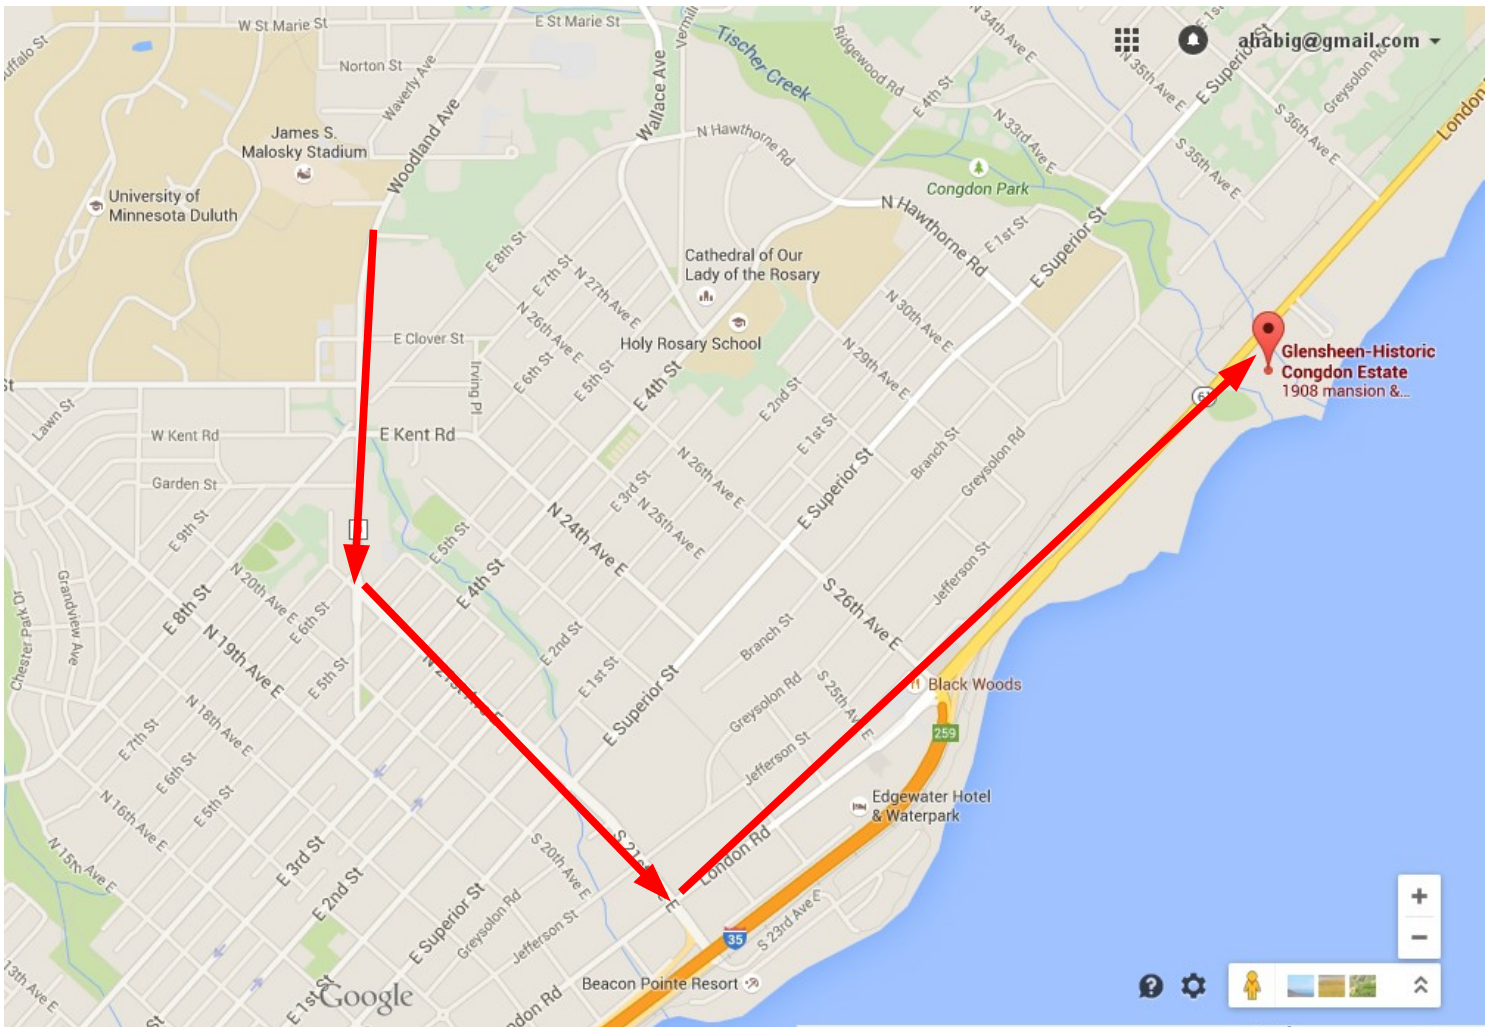

To Collaboration Dinner at Glensheen (Historic Congden Estate)

5:30pm

3300 London Rd.

Duluth, MN 55804

Head down the hill on Woodland Ave.

(the street making up the East border of the university)

Turn left on 21st Ave. E (road goes down a steep gradient)

Turn left on London Rd.

(McDonalds and 2 gas stations at this intersection)

Proceed for 1.2 miles, Glensheen is on the right

(Big sign, it's a tourist destination)